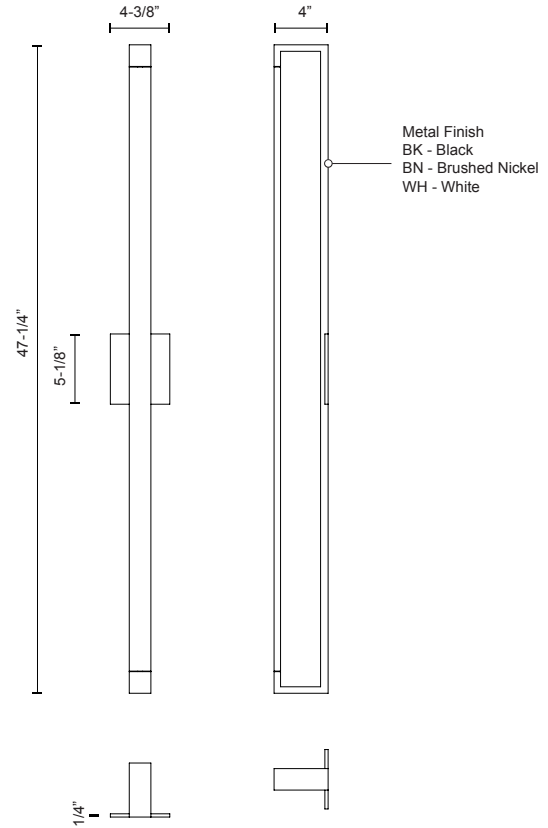

SWIVEL WS24348

WALL

PROJECT

DESCRIPTION

Rectangular machined aluminum heat-sink. Lightly textured powder-coat finish. Inset opal polymeric diffuser. Adjustable directional light with rotational arm. Custom options available.

SPECIFICATION DETAILS

* For custom options, consult factory for details.

Fixture Dimensions	W4-3/8" x H47-1/4" x E4"
Light Source	LED
Wattage	43W
Total Lumens	3655lm
Delivered Lumens	BK-2791lm*; WH-3462lm*;
Voltage	120V
Color Temperature	3000K
CRI (Ra)	>90
Optional Color Temps	2700K - 5000K Available, Minimum Order Quantities Apply
LED Rated Life	50,000 hours
Dimming	100% - 10%, ELV Dimmer (Not Included)
Diffuser Details	Frosted acrylic diffuser
Location	Dry
ADA Compliant	Yes
Warranty	5 Years
Canopy Dimensions	W4-3/8" x H5-1/8" x E1/2"